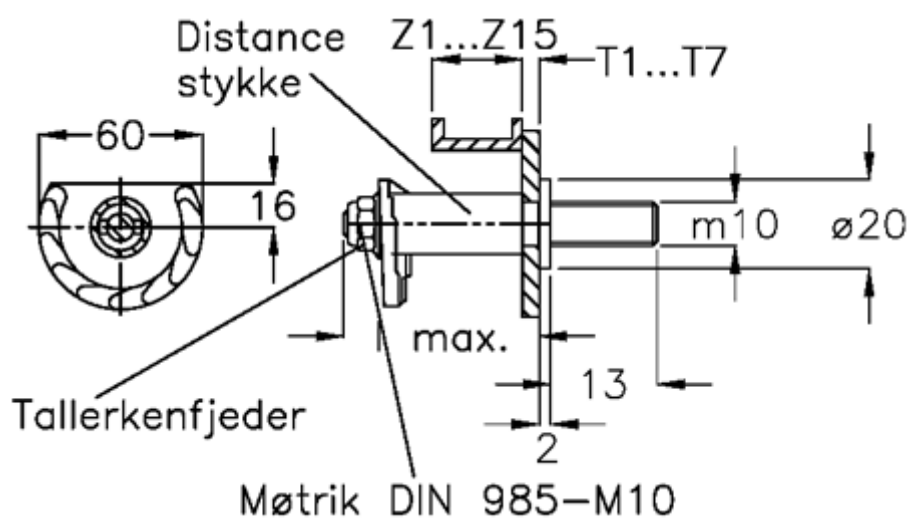

Article number: 20895710

Description: E+G Door lock
GN 117-GB-T7-Z10

Measures

Cam thickness = 27-36